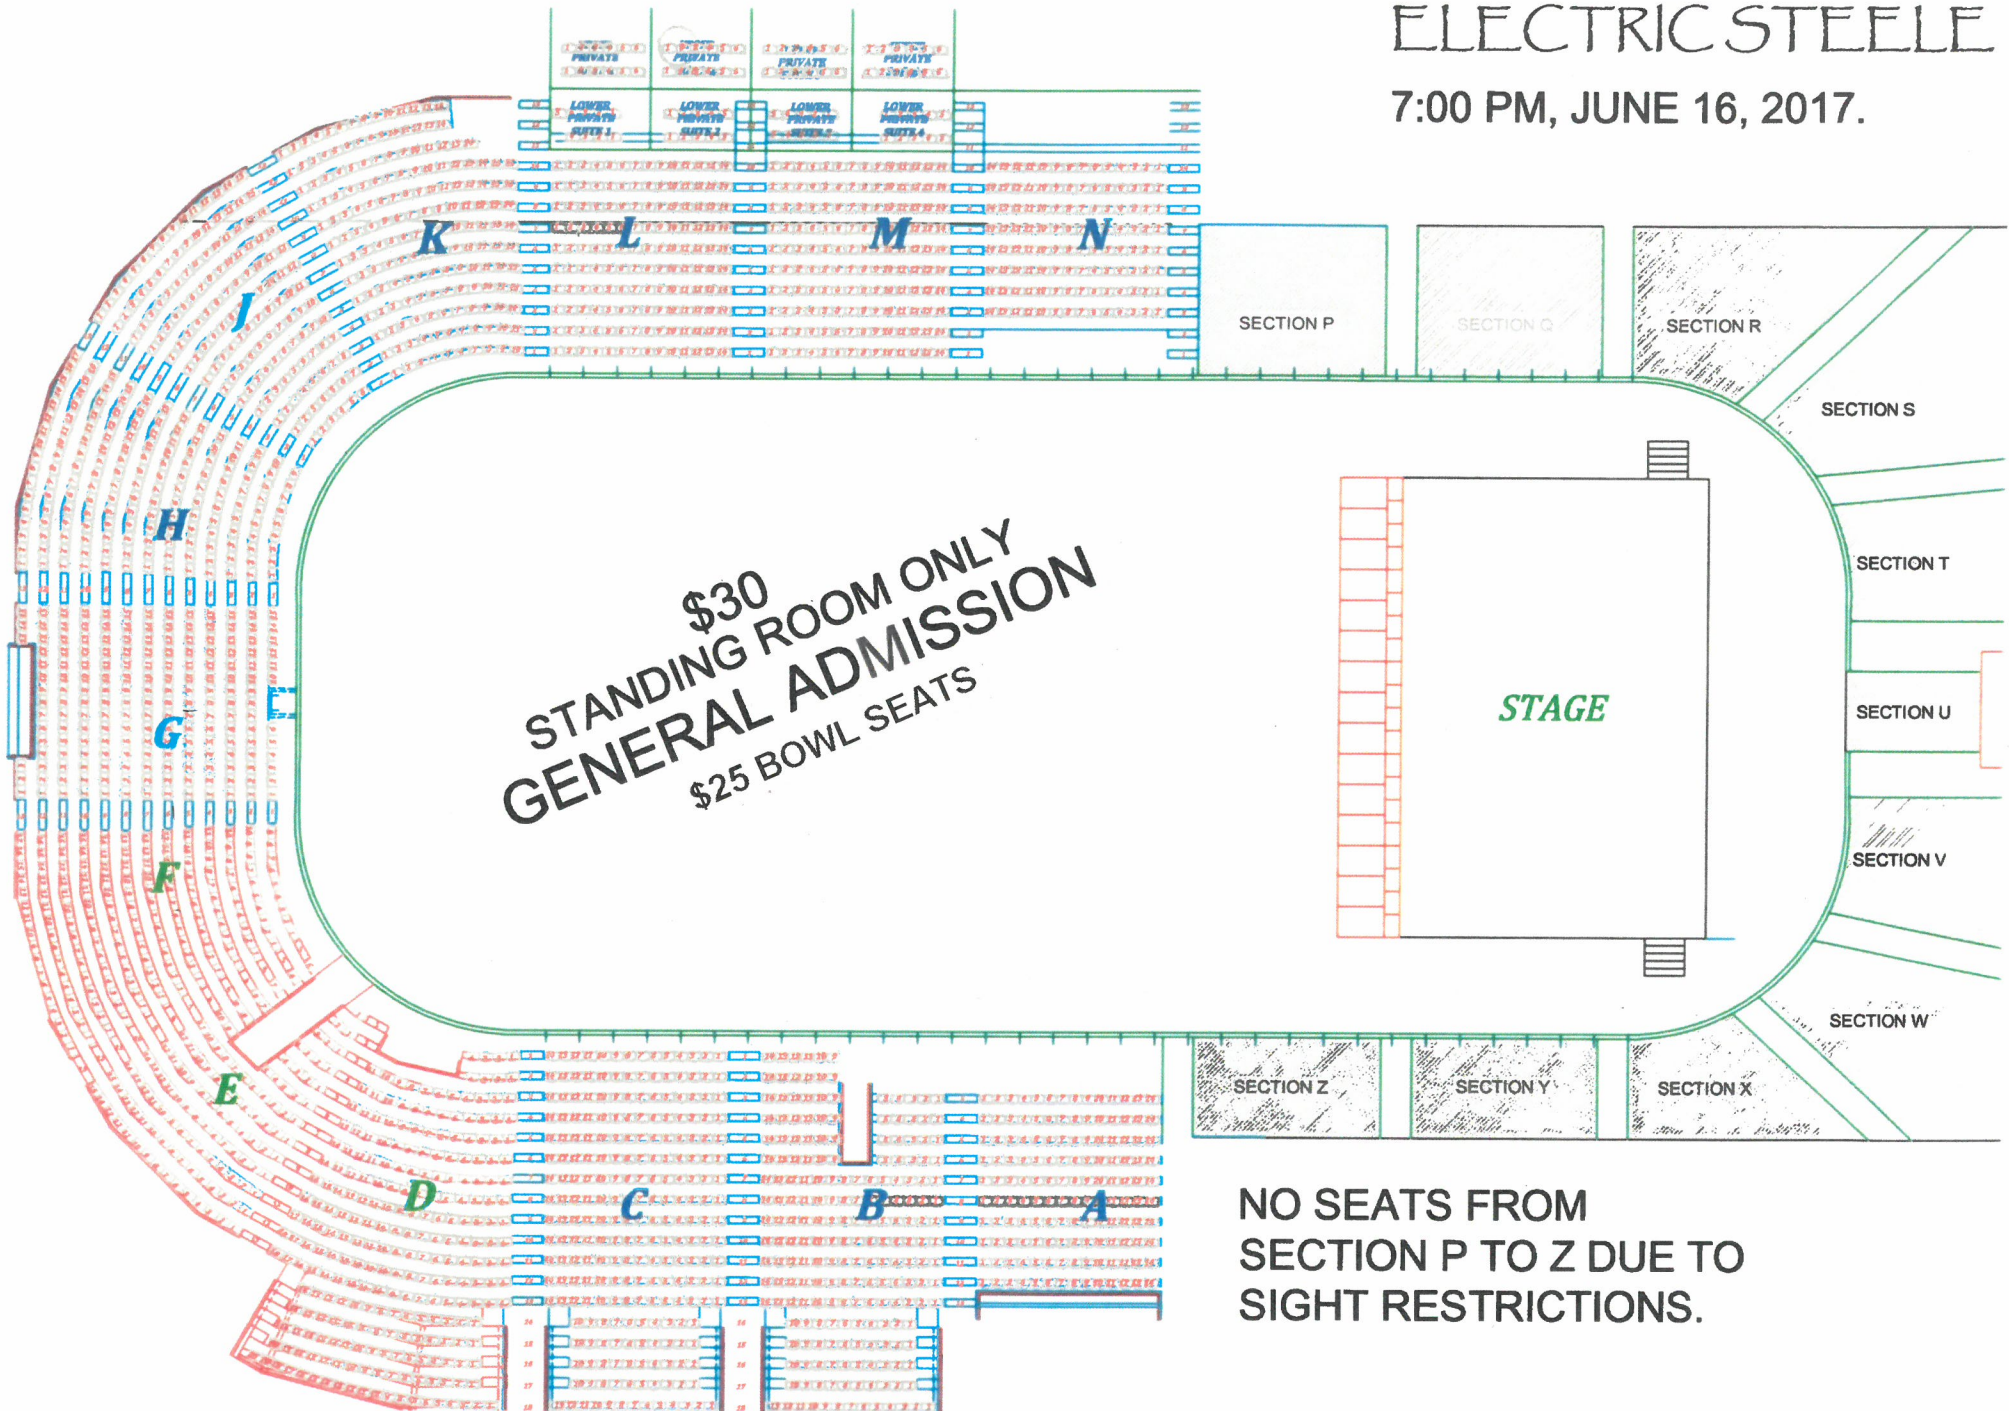

SAM STEELE DAYS
PRESENTS..
ELECTRIC STEELE

7:00 PM, JUNE 16, 2017.

\$30
STANDING ROOM ONLY
GENERAL ADMISSION
\$25 BOWL SEATS

**NO SEATS FROM
SECTION P TO Z DUE TO
SIGHT RESTRICTIONS.**