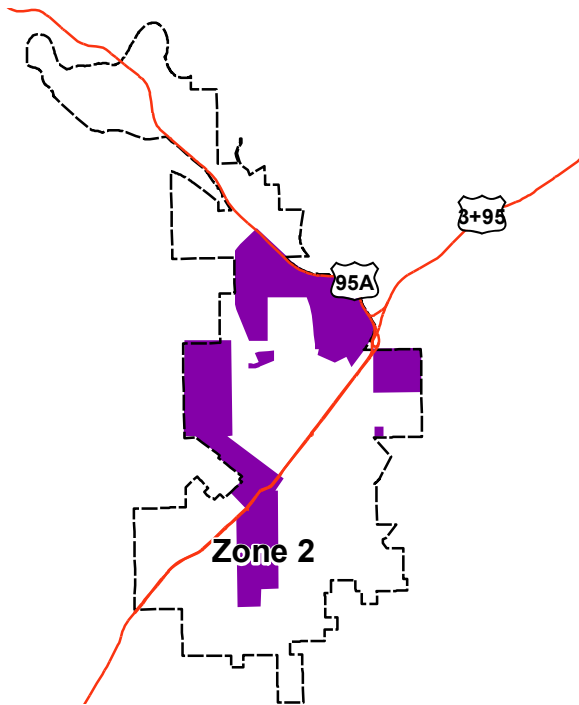

Garbage Collection Schedule

ZONE 2

2017

 Pick Up Days

 Statutory Holidays

Garbage must be at curb by 7:30 am.

MOUNTAINS OF OPPORTUNITY
CRANBROOK

JANUARY

S	M	T	W	T	F	S
1	2	3	4	5	6	7
8	9	10	11	12	13	14
15	16	17	18	19	20	21
22	23	24	25	26	27	28
29	30	31				

FEBRUARY

S	M	T	W	T	F	S
				1	2	3
				4	5	6
7	8	9	10	11	12	13
14	15	16	17	18	19	20
21	22	23	24	25	26	27
28	29	30				