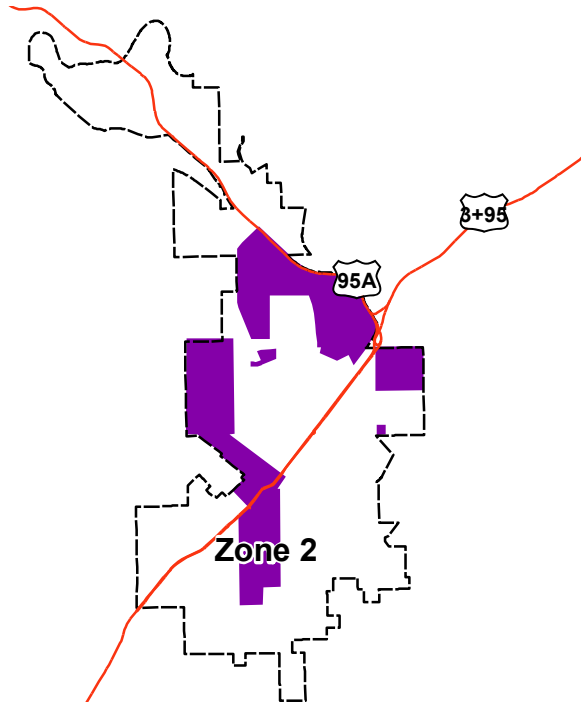

Garbage Collection Schedule

ZONE 2

2018

Pick Up Days

Statutory Holidays

Garbage must be at curb by 7:30 am.

MOUNTAINS OF OPPORTUNITY
CRANBROOK

JANUARY