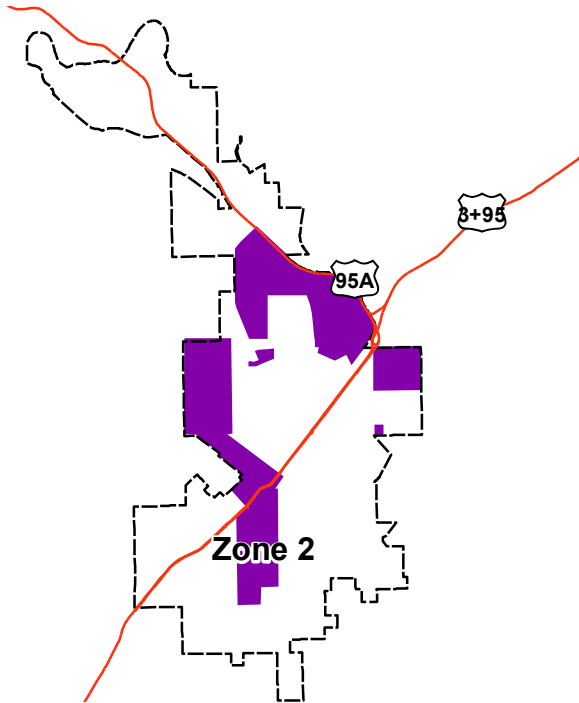

Garbage Collection Schedule

ZONE 2

2019

Pick Up Days

Statutory Holidays

Garbage must be at curb by 7:30 am.

MOUNTAINS OF OPPORTUNITY
CRANBROOK

JANUARY