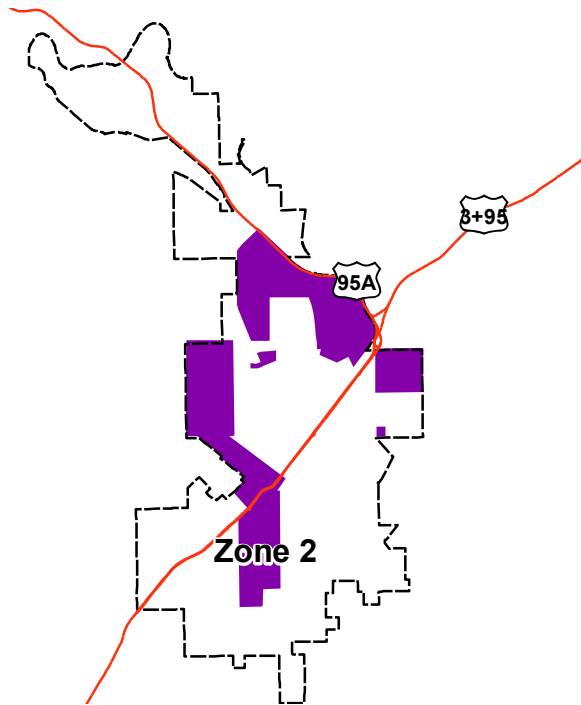

Garbage Collection Schedule

ZONE 2

2021

Pick Up Days

Statutory Holidays

Garbage must be at curb by 7:30 am.

MOUNTAINS OF OPPORTUNITY
CRANBROOK

JANUARY