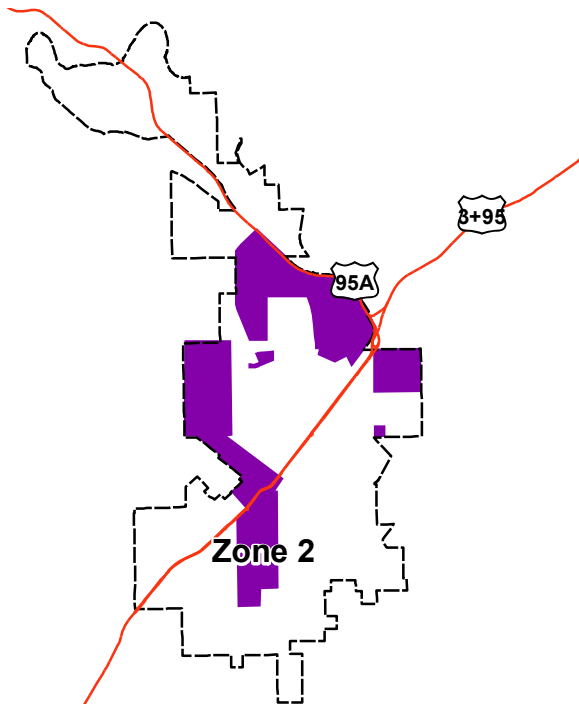

Garbage Collection Schedule

ZONE 2

2022

Pick Up Days

Statutory Holidays

Garbage must be at curb by 7:30 am.

MOUNTAINS OF OPPORTUNITY

CRANBROOK